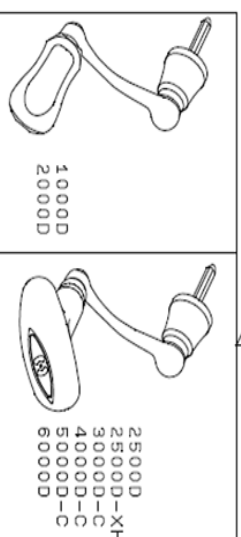

# 20 LEGALIS LT4000D-C

Feel Alive.

Please quote by part number, not key number when ordering.  
[spares@daiwaaustralia.com.au](mailto:spares@daiwaaustralia.com.au) PH: (02) 8644 8644

S4011EA  
 S4021EA  
 S4041EA  
 S4041FA  
 S4051EA  
 S4071EA  
 S4081EA  
 S4091EA