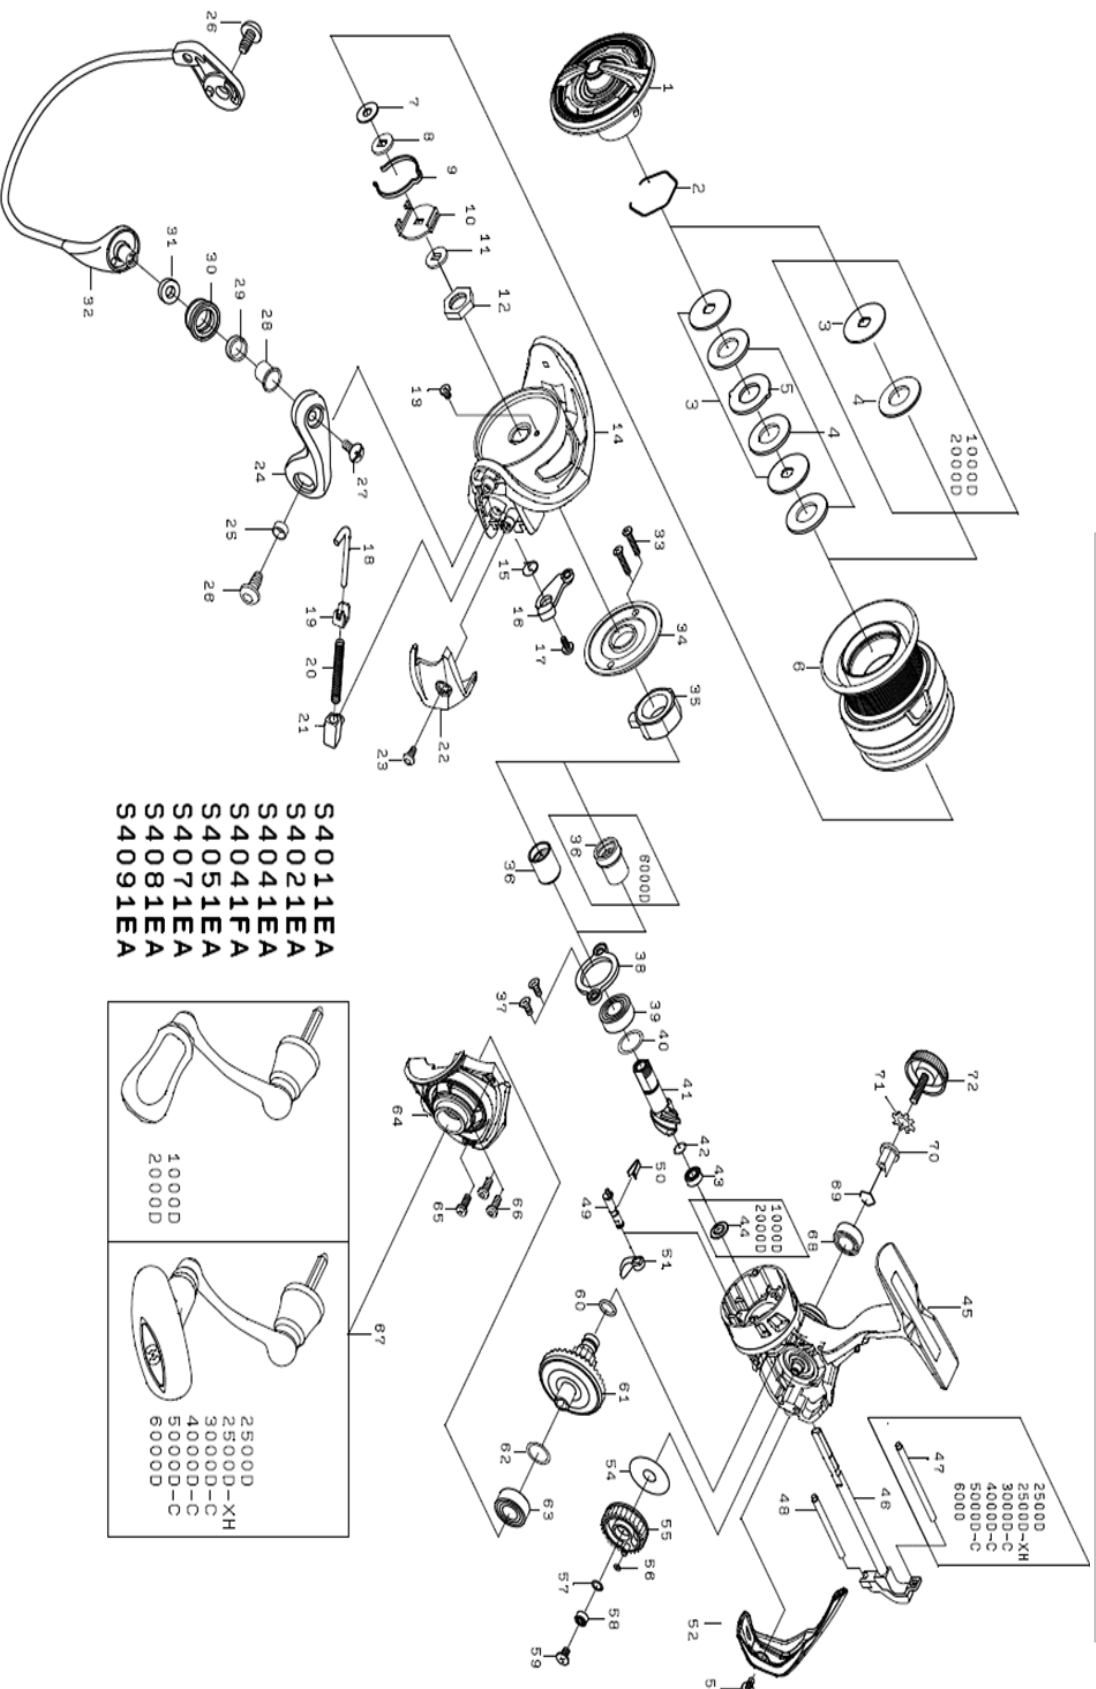

20 LEGALIS LT4000D-C

Feel Alive.

Please quote by part number, not key number when ordering.
spares@daiwaaustralia.com.au PH: (02) 8644 8644

S4011EA
S4021EA
S4041EA
S4041FA
S4051EA
S4071EA
S4081EA
S4091EA